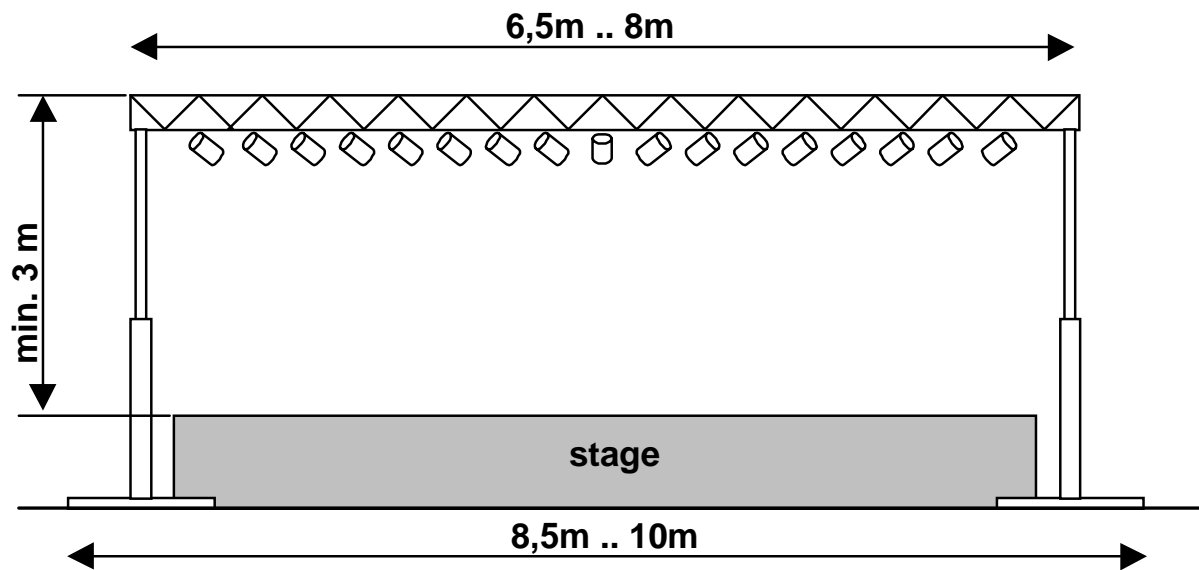

Technical rider liveband BRUZZLER (mobile phone: 0043 676 419 5667)

- Submixer on stage. Stereo line out signal, XLR male
- Linear frequency response requested, *no effects* for BRUZZLER
- *No monitor speaker cabinets* during BRUZZLER-performance (use of in-ear monitoring!)
(please remove in front of BRUZZLER)
- Minor pyro on stage!

- Stage size has to be at least 2,5m x 5m
- Width of BRUZZLER light truss: > 6,5m on top, 8,5m on the floor, including stands
- Possibility for installing a stage curtain / backdrop. Size: min. ca. 3x3m, max. 7x3m
- A ladder is provided for installation of curtain/backdrop & light equipment by promoter
- Power supply: 1 x 32A CEE- Socket (European standard)
This power supply is provided *exclusively* for the stage!
- Stage has to be clean & accessible at least 5h prior to the start of the show
- A stage hand is provided by the promoter prior and after the gig (duration ca. 30 minutes)
- The promoter is legally liable for safety of stage equipment, including possibility of theft. Only authorized personnel is allowed to enter the stage. This is valid from the moment when the first piece of equipment is put on the stage until the last piece of equipment has left the stage (=before, during and after the gig).
- No unauthorized persons are allowed on stage, hazard due to the use of pyro!
- A description of the route to the venue is provided to BRUZZLER one week before the show at latest.
- Accomodation to be provided by the promoter (e.g. hotel room on the night prior to the gig and on the night of the gig).