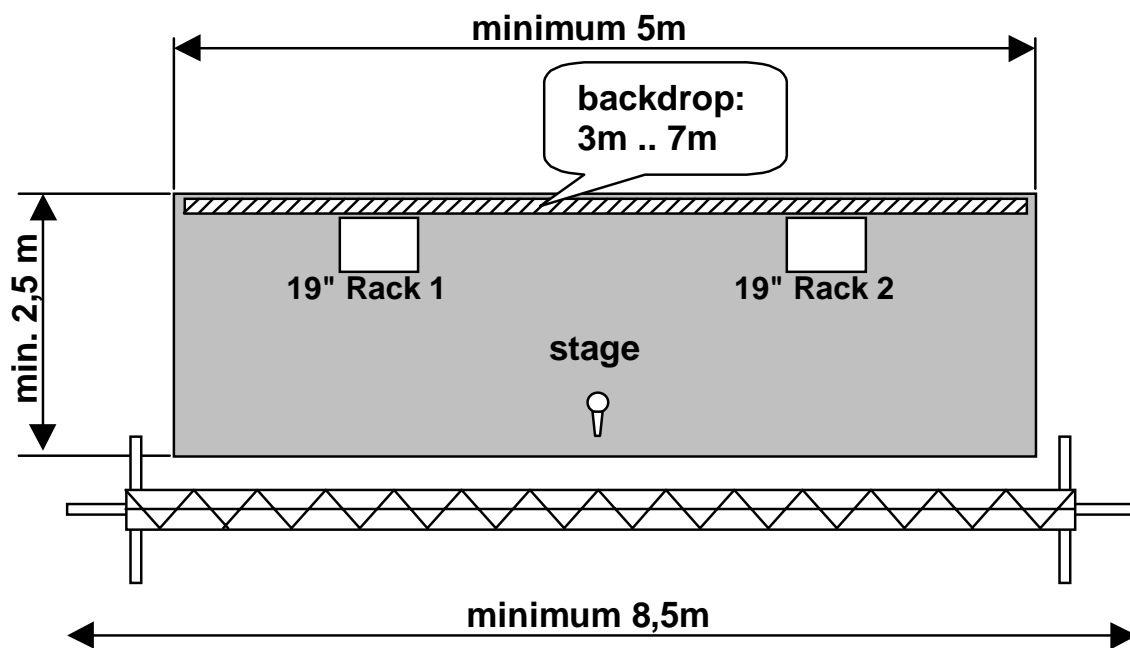

Technical rider liveband BRUZZLER (mobile phone: 0043 676 419 5667)

- Submixer on stage. Stereo line out signal, XLR male
- Linear frequency response requested, *no effects* for BRUZZLER
- *No monitor speaker cabinets* during BRUZZLER-performance (use of in-ear monitoring!)
  (please remove in front of BRUZZLER)
- Minor pyro on stage!